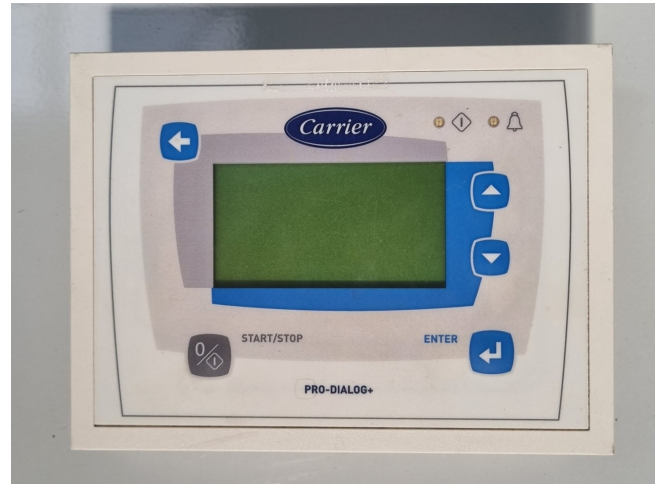

Carrier PRO-DIALOG+ 00PSG001014400A

Specifications

Merk	Carrier
Type	PRO-DIALOG+ 00PSG001014400A
Remarks	170x120x40 mm (LxWxH)
Stock	1

Description

Used Carrier PRO-DIALOG+ 00PSG001014400A

Gebruikte Carrier PRO-DIALOG+
00PSG001014400A controller.